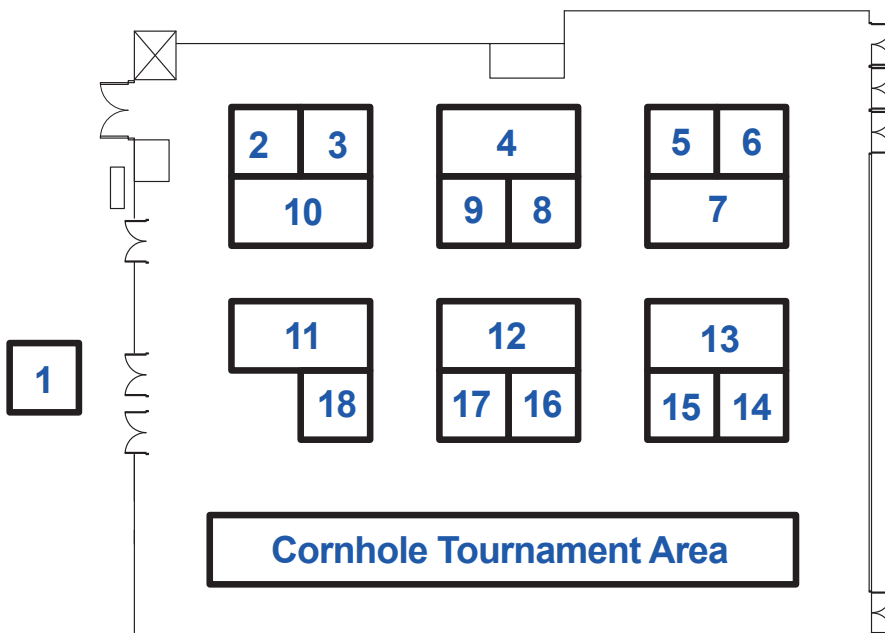

EXHIBITOR MAP

INDOOR

OUTDOOR

EXHIBITORS

- | | | |
|-------------------------------|--|-------------------------------|
| 1 Good Marketing Group | 8 Hamer Pellet Fuel | 15 Monsma |
| 2 Amantii Fireplaces | 9 Z-Flex | 16 Hitzer Inc. |
| 3 BAC Fireside Group | 10 DS Stoves | 17 Blaschak Anthracite |
| 4 Empire Distributing | 11 Hearth & Home Technologies | 18 Napoleon |
| 5 NFI | 12 Copperfield | 19 Ray Murray Inc. |
| 6 Ray Murray Inc. | 13 East Coast Sales Associates-
Blaze King/Valor | 20 Vulcan |
| 7 Forshaw | 14 CUI | 21 Empire Distributing |